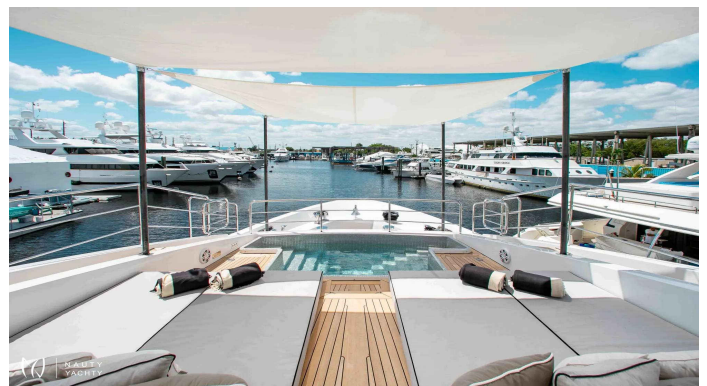

EMINA PHOTO GALLERY

More Photos and Video

[CLICK HERE](#)