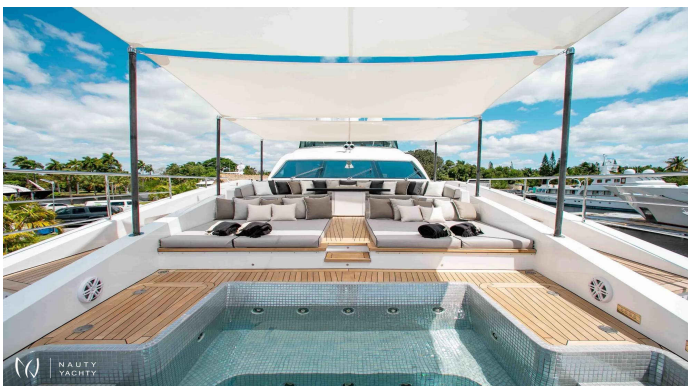

EMINA PHOTO GALLERY

More Photos and Video

[CLICK HERE](#)