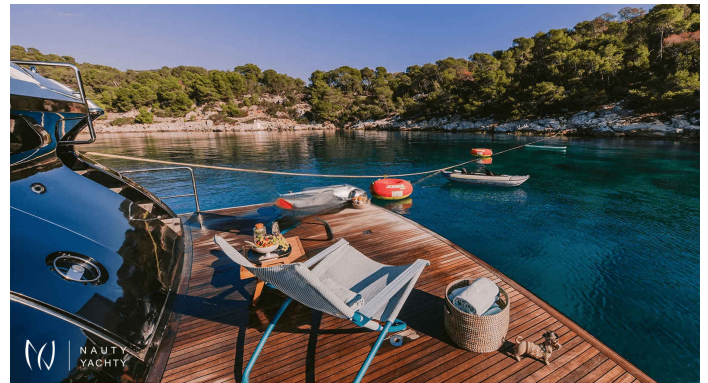

ELVI PHOTO GALLERY

More Photos and Video

[CLICK HERE](#)