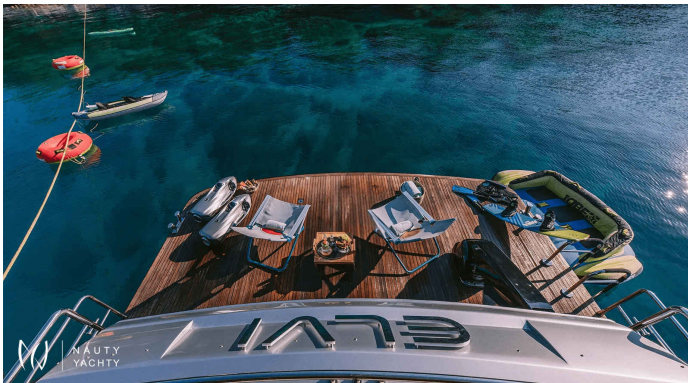

ELVI PHOTO GALLERY

More Photos and Video

[CLICK HERE](#)