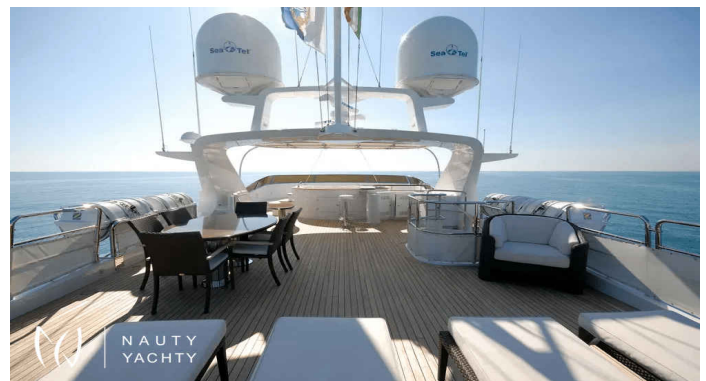

ELENA NUEVE PHOTO GALLERY

More Photos and Video

[CLICK HERE](#)