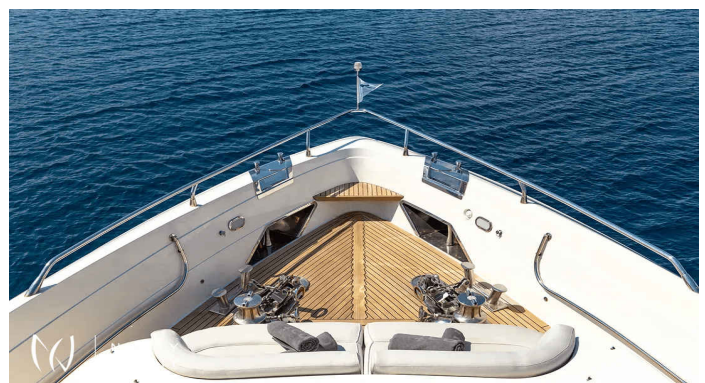

DIVINE PHOTO GALLERY

More Photos and Video

[CLICK HERE](#)