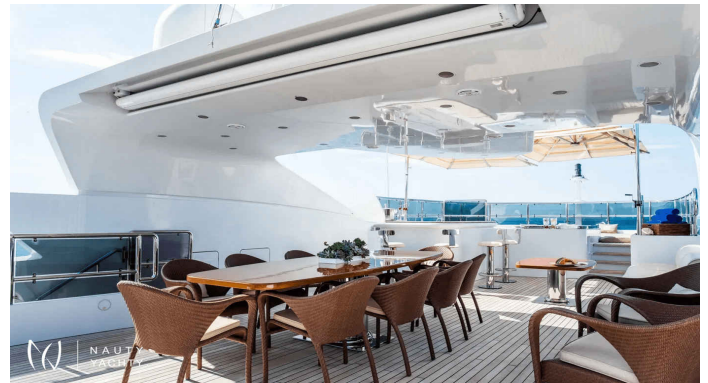

DIANE PHOTO GALLERY

More Photos and Video

[CLICK HERE](#)