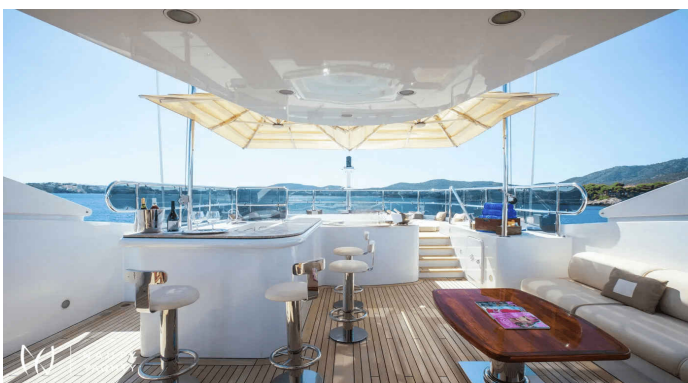

DIANE PHOTO GALLERY

More Photos and Video

[CLICK HERE](#)