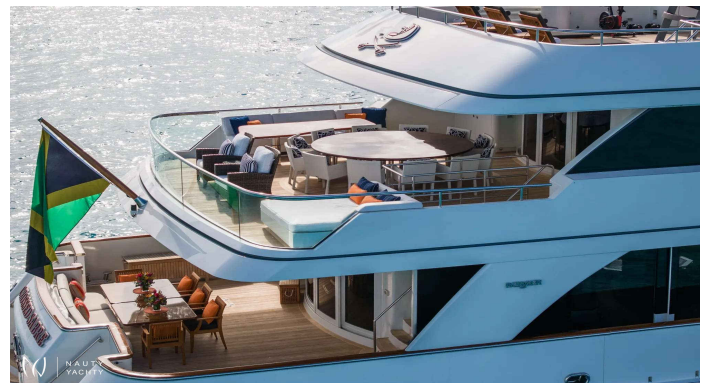

CROSSED SABRE PHOTO GALLERY

More Photos and Video

[CLICK HERE](#)