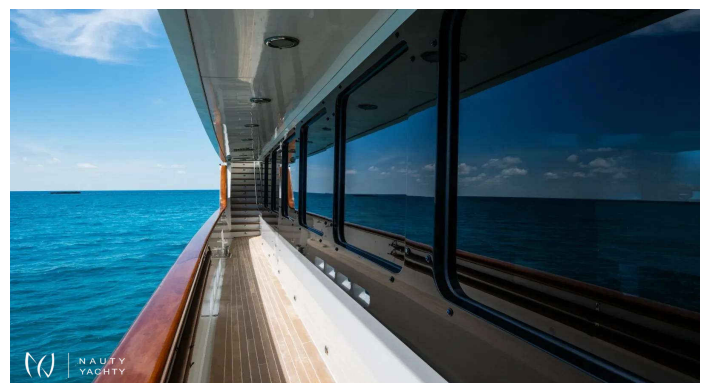

CROSSED SABRE PHOTO GALLERY

More Photos and Video

[CLICK HERE](#)