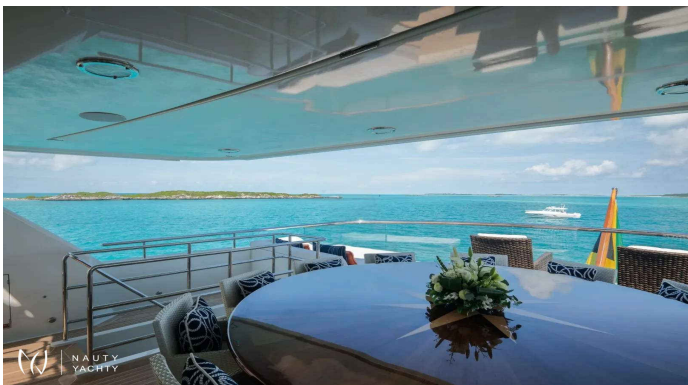

CROSSED SABRE PHOTO GALLERY

More Photos and Video

[CLICK HERE](#)