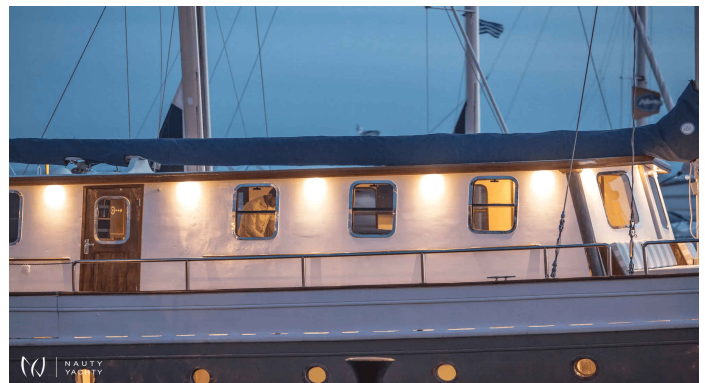

COSMOS PHOTO GALLERY

More Photos and Video

[CLICK HERE](#)