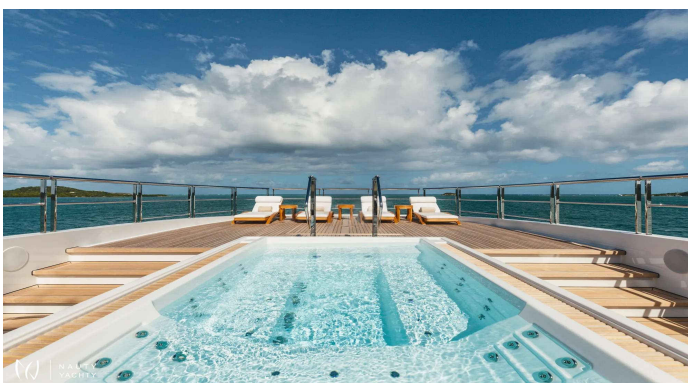

COME TOGETHER PHOTO GALLERY

More Photos and Video

[CLICK HERE](#)