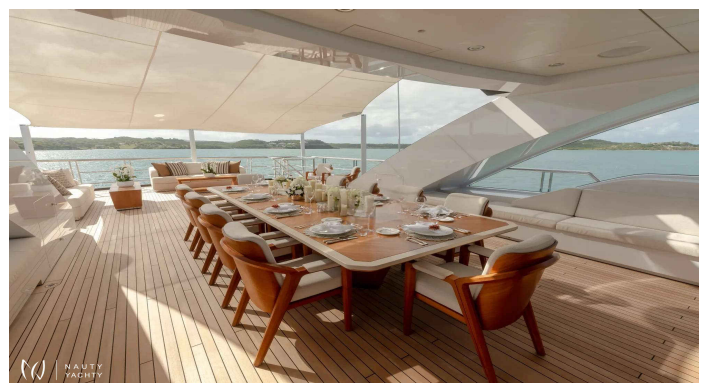

COME TOGETHER PHOTO GALLERY

More Photos and Video

[CLICK HERE](#)