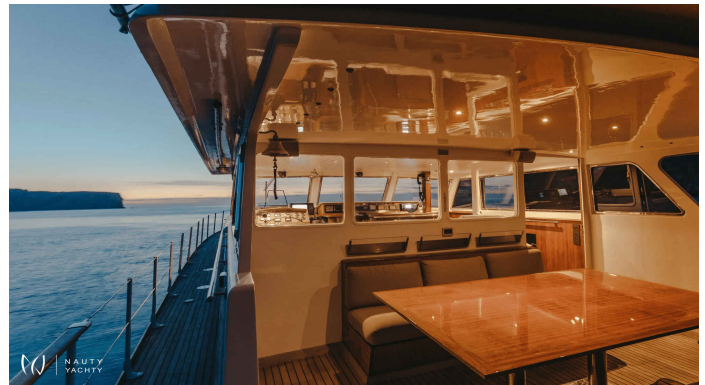

CIUTADELLA PHOTO GALLERY

More Photos and Video

[CLICK HERE](#)