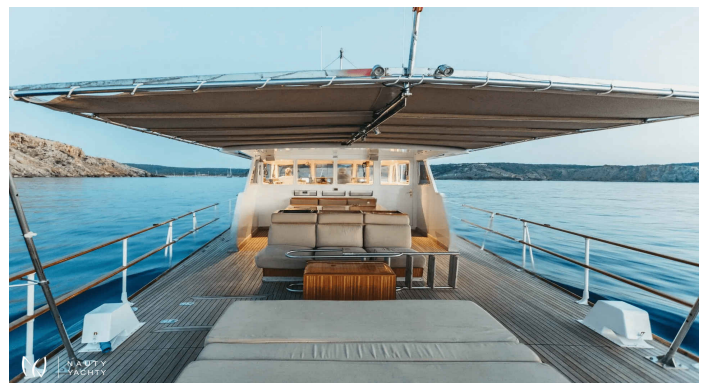

CIUTADELLA PHOTO GALLERY

More Photos and Video

[CLICK HERE](#)