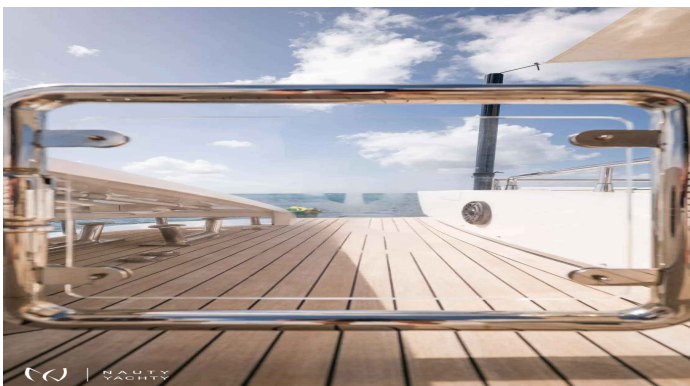

BLUE DEVIL PHOTO GALLERY

More Photos and Video

[CLICK HERE](#)