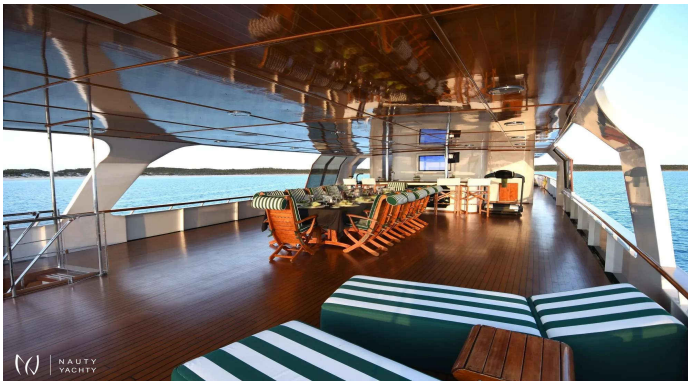

BIG EAGLE PHOTO GALLERY

More Photos and Video

[CLICK HERE](#)