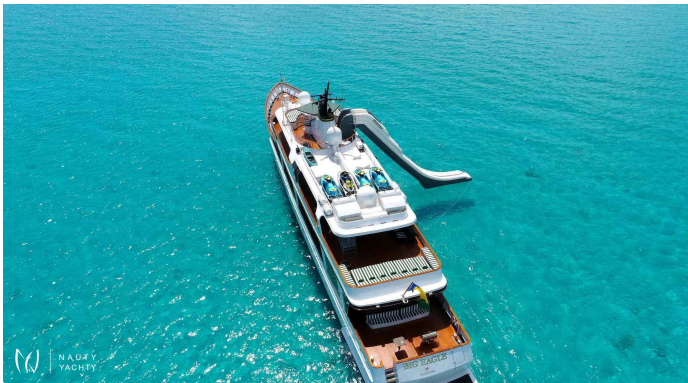

BIG EAGLE PHOTO GALLERY

More Photos and Video

[CLICK HERE](#)