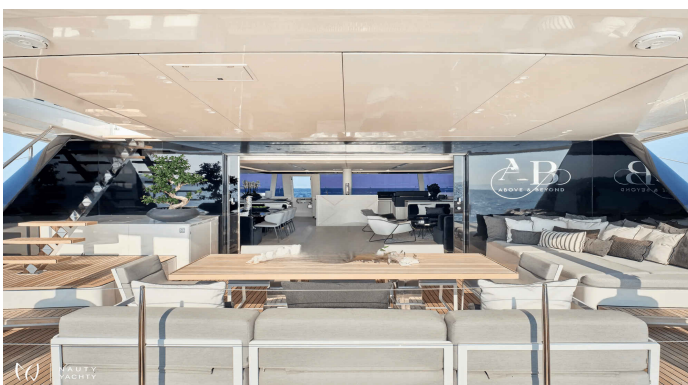

BEYOND PHOTO GALLERY

More Photos and Video

[CLICK HERE](#)