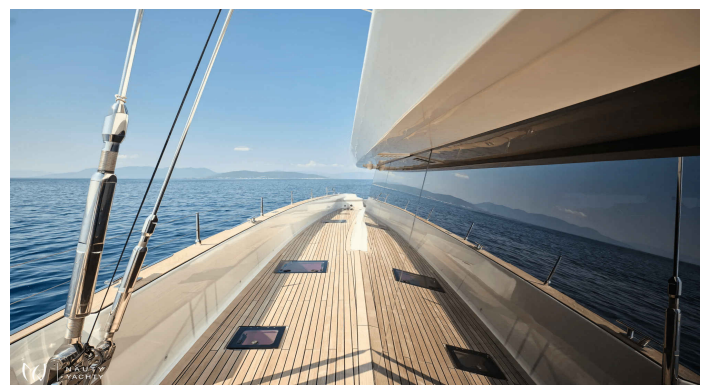

BEYOND PHOTO GALLERY

More Photos and Video

[CLICK HERE](#)