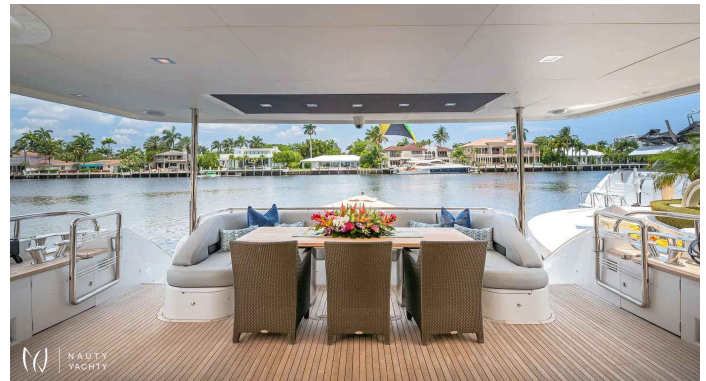

BEACHFRONT II PHOTO GALLERY

More Photos and Video

[CLICK HERE](#)