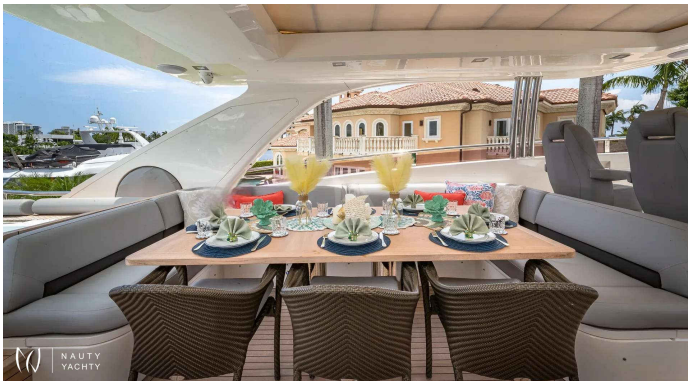

BEACHFRONT II PHOTO GALLERY

More Photos and Video

[CLICK HERE](#)