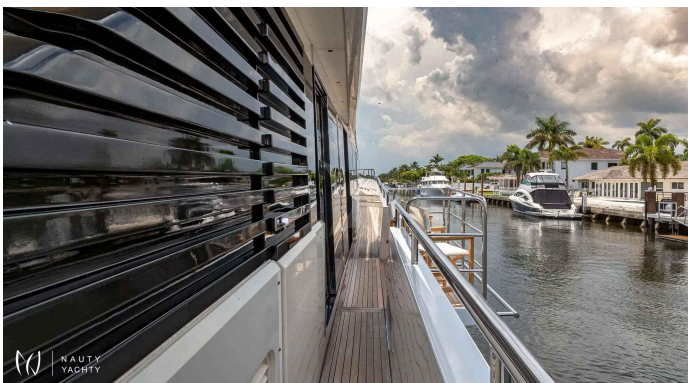

BEACHFRONT II PHOTO GALLERY

More Photos and Video

[CLICK HERE](#)