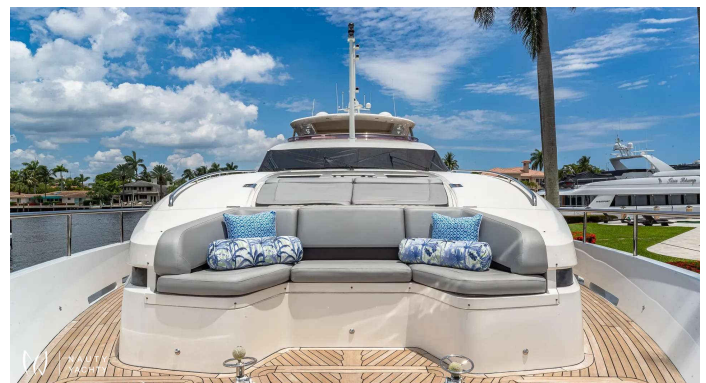

BEACHFRONT II PHOTO GALLERY

More Photos and Video

[CLICK HERE](#)