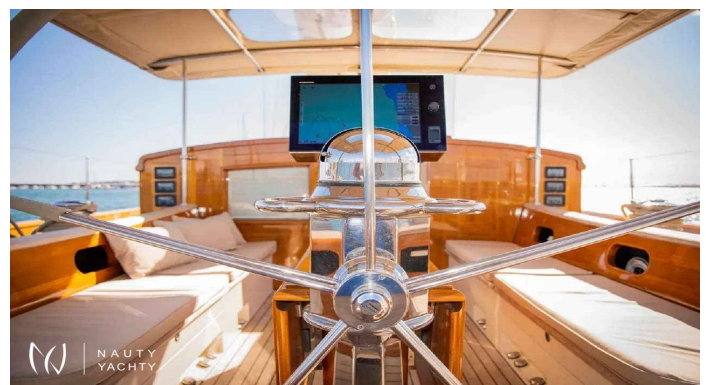

AURELIUS 111 PHOTO GALLERY

More Photos and Video

[CLICK HERE](#)