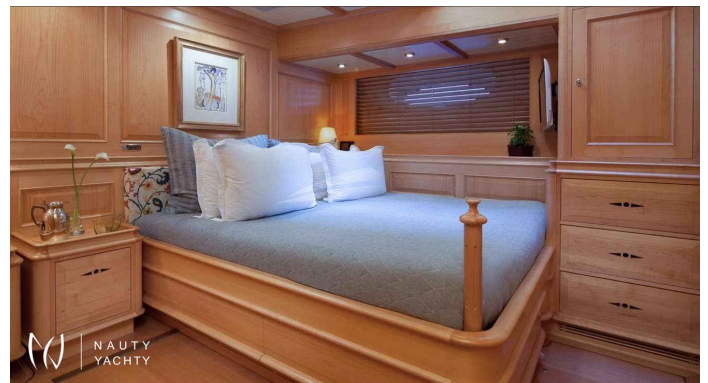

ATHOS

Yacht Charter Details for 'ATHOS', the 63.4m Sailing Yacht built by Holland Jachtbouw

Charter the magnificent 63m sailing yacht ATHOS in Greece. Accommodating 12 guests with a crew of 10, this Holland Jachtbouw schooner offers the ultimate luxury.

CABIN CONFIGURATION
1 Twin Cabins, 4 Double Cabins

CHARTER RATES

LOW SEASON FROM
€215,000
per week + expenses

HIGH SEASON FROM
€230,000
per week + expenses

FOR MORE INFORMATION

[VISIT YACHT PAGE](#)

ATHOS PHOTO GALLERY