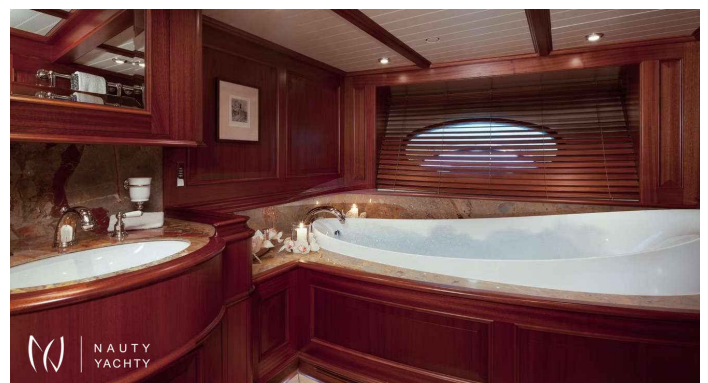

ATHOS PHOTO GALLERY

More Photos and Video

[CLICK HERE](#)