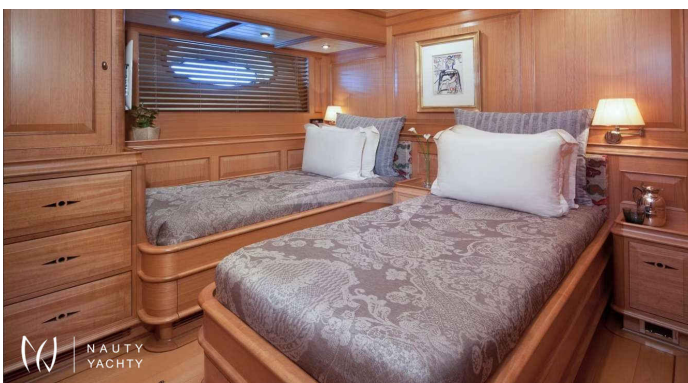

ATHOS

Yacht Charter Details for 'ATHOS', the 63.4m Sailing Yacht built by Holland Jachtbouw

Charter the magnificent 63m sailing yacht ATHOS in Greece. Accommodating 12 guests with a crew of 10, this Holland Jachtbouw schooner offers the ultimate luxury.

CABIN CONFIGURATION
1 Twin Cabins, 4 Double Cabins

CHARTER RATES

LOW SEASON FROM
€215,000
per week + expenses

HIGH SEASON FROM
€230,000
per week + expenses

FOR MORE INFORMATION

[VISIT YACHT PAGE](#)

ATHOS PHOTO GALLERY