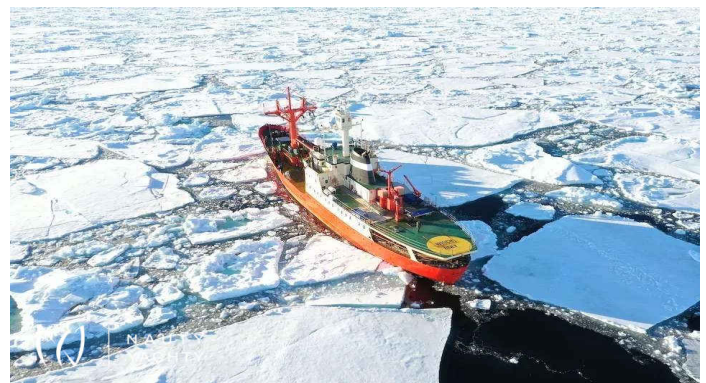

ARGUS PHOTO GALLERY

More Photos and Video

[CLICK HERE](#)