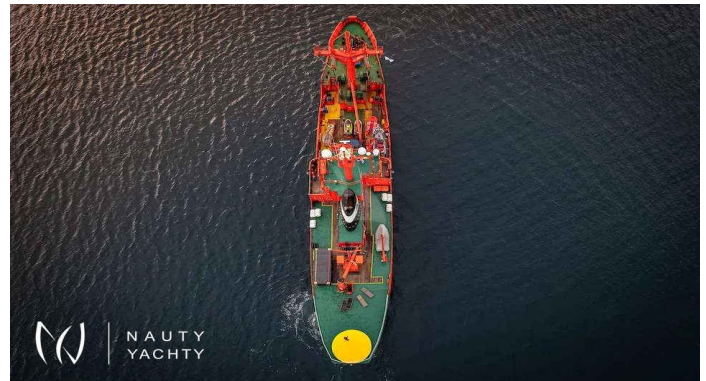

ARGUS PHOTO GALLERY

More Photos and Video

[CLICK HERE](#)