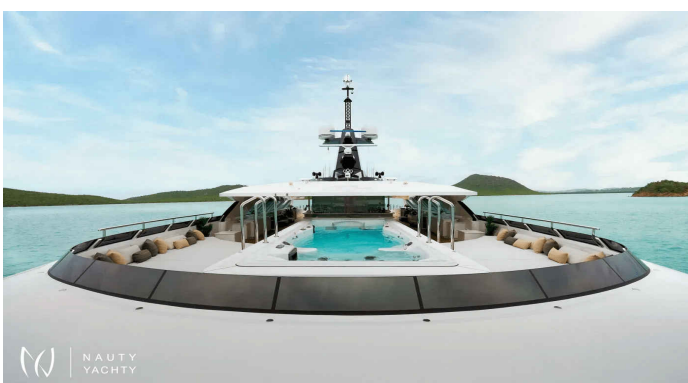

ARBEMA PHOTO GALLERY

More Photos and Video

[CLICK HERE](#)