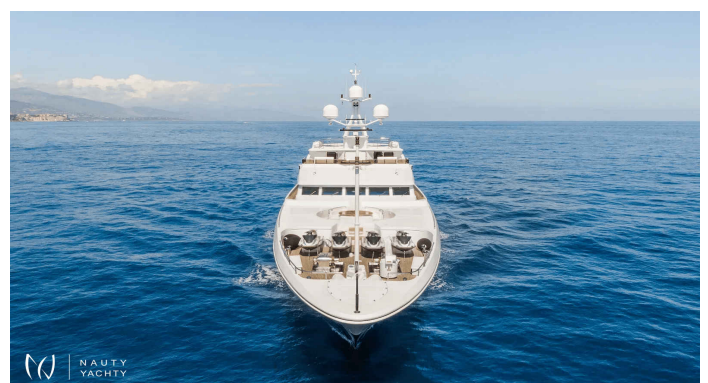

APOGEE PHOTO GALLERY

More Photos and Video

[CLICK HERE](#)