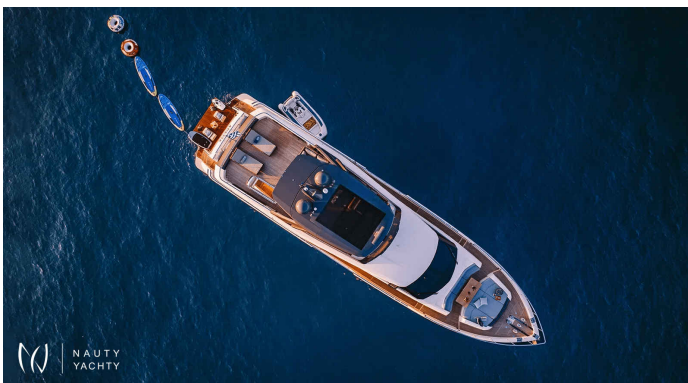

ANASSA A PHOTO GALLERY

More Photos and Video

[CLICK HERE](#)