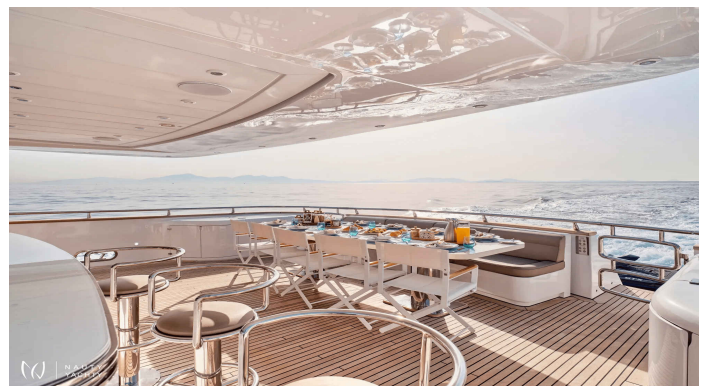

ANASA PHOTO GALLERY

More Photos and Video

[CLICK HERE](#)