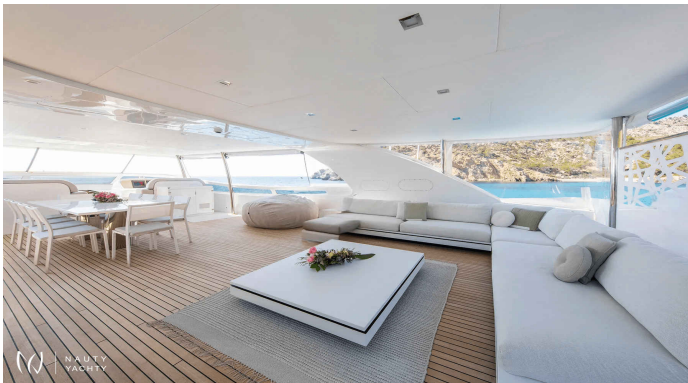

ALWAYS BELIEVE PHOTO GALLERY

More Photos and Video

[CLICK HERE](#)