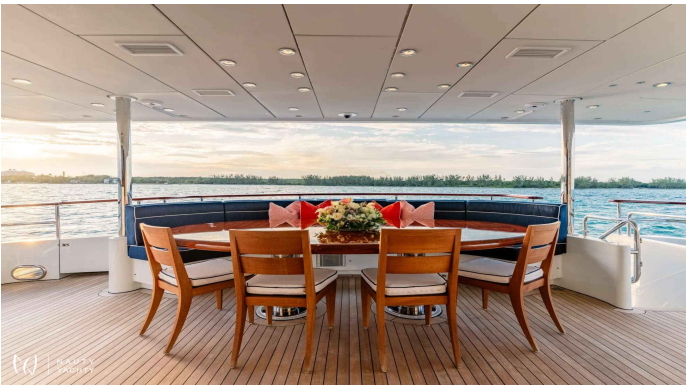

ALTA PHOTO GALLERY

More Photos and Video

[CLICK HERE](#)