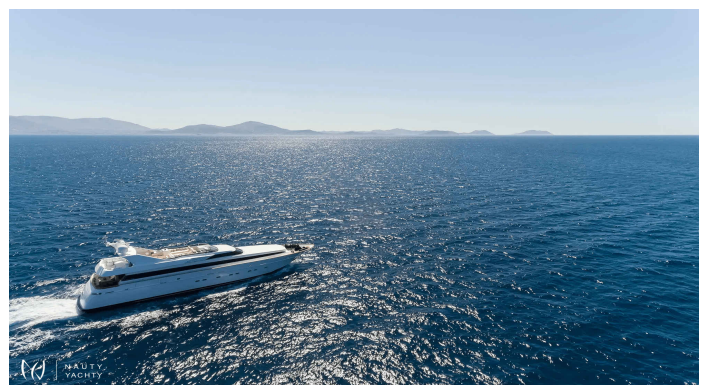

ALEXIA PHOTO GALLERY

More Photos and Video

[CLICK HERE](#)