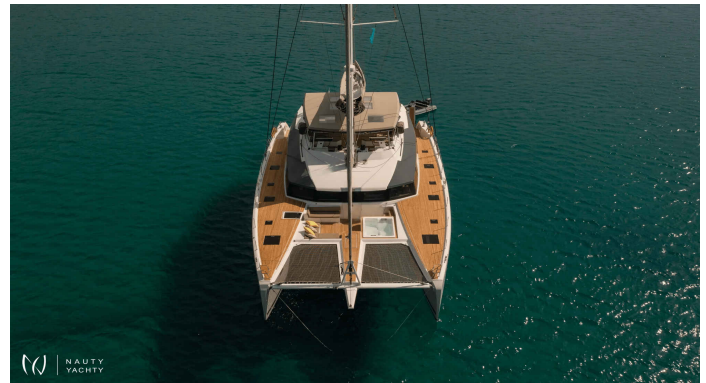

AETHER PHOTO GALLERY

More Photos and Video

[CLICK HERE](#)