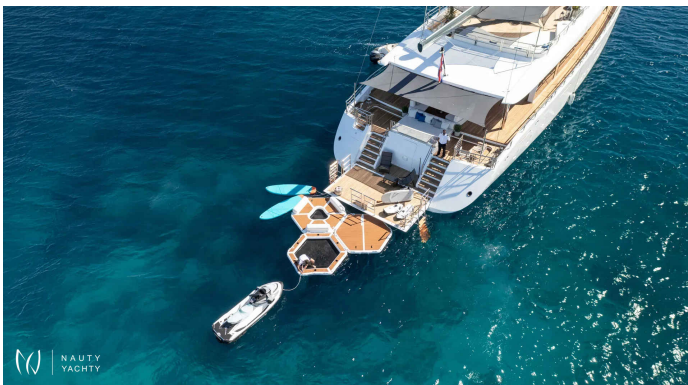

ADRI PHOTO GALLERY

More Photos and Video

[CLICK HERE](#)