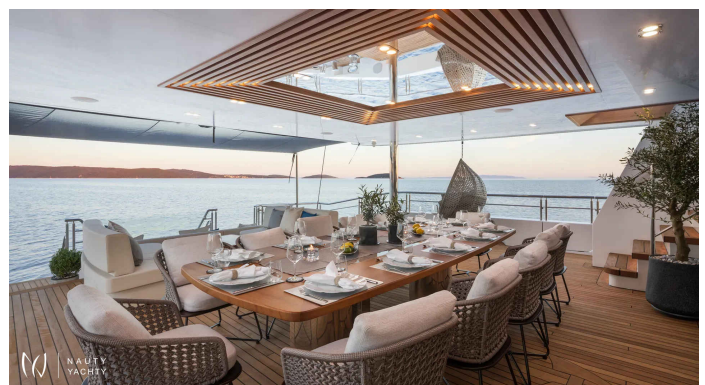

ADRI PHOTO GALLERY

More Photos and Video

[CLICK HERE](#)