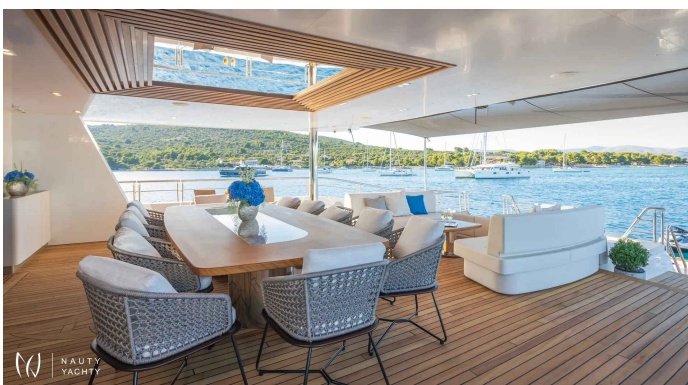

ADRI PHOTO GALLERY

More Photos and Video

[CLICK HERE](#)